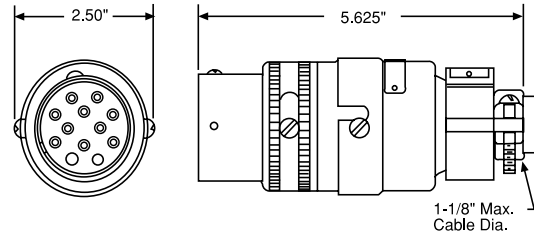

Russellstoll[®]**Control Circuits Connectors – Type SK Dimensions****Standard Service****Female Receptacle – Style SKR****Male Plug – Style SKP**

Note: All require FD or DSFD series box mounting.

Reverse Service**Male Receptacle – Style SKRR****Female Plug – Style SKCU (Non-shrouded connection)****Connector****Female Connector – Style SKC (shrouded style)**