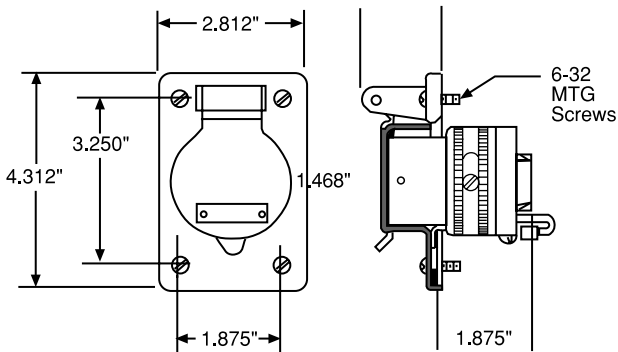

Russellstoll[®]**Control Circuits Connectors – Type SK Dimensions****Standard Service****Female Receptacle – Style SKR****Male Plug – Style SKP**

Note: All require FD or DSFD series box mounting.

Reverse Service**Male Receptacle – Style SKRR****Female Plug – Style SKCU (Non-shrouded connection)****Connector****Female Connector – Style SKC (shrouded style)**