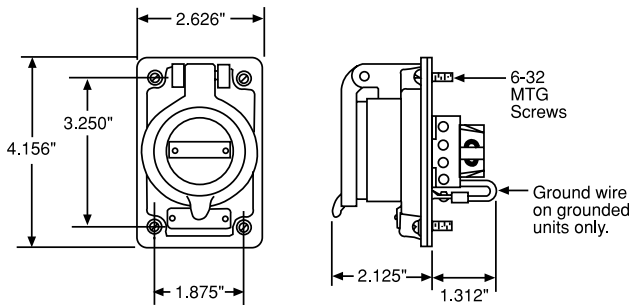

Russellstoll[®]**Control Circuits Connectors – Type SK Dimensions****Standard Service****Female Receptacle – Style SKR****Male Plug – Style SKP**

Note: All require FD or DSFD series box mounting.

Reverse Service**Male Receptacle – Style SKRR****Female Plug – Style SKCU (Non-shrouded connection)****Connector****Female Connector – Style SKC (shrouded style)**