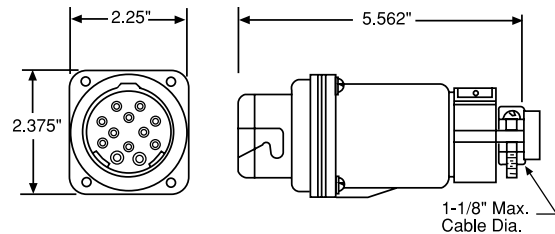

Russellstoll[®]**Control Circuits Connectors – Type SK Dimensions****Standard Service****Female Receptacle – Style SKR****Male Plug – Style SKP**

Note: All require FD or DSFD series box mounting.

Reverse Service**Male Receptacle – Style SKRR****Female Plug – Style SKCU (Non-shrouded connection)****Connector****Female Connector – Style SKC (shrouded style)**