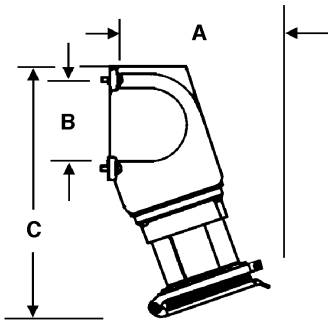

Connector

Amp	A	B
30	8¾"	5⅞"
60	10"	5⅝"
100	11⅞"	5⅜"
200	15"	9½"
400	19⅞"	10¾"

Male Inlet

Amp	A	B	C
30	2⅞"	2½"	5½"
60	3⅝"	2½"	5½"
100	3⅝"	2½"	5½"
200	5¼"	3½"	9¼"
400	3⅝"	4⅝"	9¼"

Russellstoll®

Receptacle with Angle Enclosure

Amp	A	B	C
30	6⅜"	3⅜"	9⅞"
60	7⅞"	4"	11⅞"
100	7½"	4"	11⅜"
200	—	—	—
400	—	—	—

Receptacle w/ Angle Adapter & DJB Junction Box

Amp	A	B	C
30	9⅞"	3"	9⅝"
60	10½"	3"	9¾"
100	10¾"	3¾"	10"
200	15¾"	6⅝"	14⅝"
400	25¼"	12"	20¾"

Receptacle with Angle Adapter

Amp	A	B
30	6⅞"	9⅝"
60	7½"	9¾"
100	7"	10"
200	9½"	14¾"
400	13¼"	20¾"

(Flap covers shown – screw covers available. On all, screw covers have nominal effect on outside dimensions.)

Russellstoll®

MaxGard® Interconnection Systems – Dimensions

30-400/600 Amp Plugs, Connectors, Receptacles, Inlets and Interlocked Receptacles

Receptacle Only

Amp	A	B
30	27/8"	41/2"
60	33/8"	51/8"
100	33/8"	53/8"
200	51/4"	63/8"
400	7"	71/8"