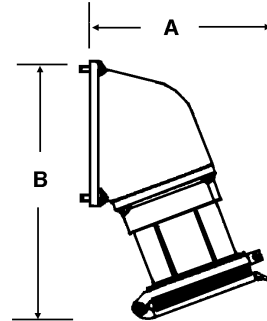

Connector

Amp	A	B
30	8¾"	5⅞"
60	10"	5⅝"
100	11⅞"	5⅜"
200	15"	9½"
400	19⅞"	10¾"

Male Inlet

Amp	A	B	C
30	2⅞"	2½"	5½"
60	3⅝"	2½"	5½"
100	3⅝"	2½"	5½"
200	5¼"	3½"	9¼"
400	3⅝"	4⅝"	9¼"

Russellstoll®

Receptacle with Angle Enclosure

Amp	A	B	C
30	6⅜"	3⅜"	9⅞"
60	7⅞"	4"	11⅞"
100	7½"	4"	11⅜"
200	—	—	—
400	—	—	—

Receptacle w/ Angle Adapter & DJB Junction Box

Amp	A	B	C
30	9⅞"	3"	9⅝"
60	10½"	3"	9¾"
100	10¾"	3¾"	10"
200	15¾"	6⅝"	14⅝"
400	25¼"	12"	20¾"

Receptacle with Angle Adapter

Amp	A	B
30	6⅞"	9⅝"
60	7½"	9¾"
100	7"	10"
200	9½"	14¾"
400	13¼"	20¾"

(Flap covers shown – screw covers available. On all, screw covers have nominal effect on outside dimensions.)