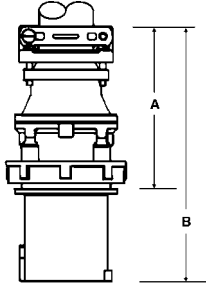

Russellstoll®

MaxGard® Interconnection Systems – Dimensions

30-400/600 Amp Plugs, Connectors, Receptacles, Inlets and Interlocked Receptacles

Male Plug

Amp	A	B
30	4¾"	7⅞"
60	5½"	9⅞"
100	6½"	10⅞"
200	9"	13¾"
400	12⅝"	17⅞"

Connector

Amp	A	B
30	8¾"	5⅞"
60	10"	5⅝"
100	11⅞"	5⅜"
200	15"	9½"
400	19⅞"	10¾"

Male Inlet

Amp	A	B	C
30	2⅞"	2½"	5½"
60	3⅝"	2½"	5½"
100	3⅝"	2½"	5½"
200	5¼"	3½"	9¼"
400	3⅝"	4⅝"	9¼"

Russellstoll®

Receptacle with Angle Enclosure

Receptacle with Angle Adapter

Amp	A	B
30	6⅞"	9⅝"
60	7½"	9¾"
100	7"	10"
200	9½"	14¾"
400	13¼"	20¾"

(Flap covers shown – screw covers available. On all, screw covers have nominal effect on outside dimensions.)

Russellstoll®

MaxGard® Interconnection Systems – Dimensions

30-400/600 Amp Plugs, Connectors, Receptacles, Inlets and Interlocked Receptacles

Receptacle Only

Amp	A	B
30	27/8"	41/2"
60	33/8"	51/8"
100	33/8"	53/8"
200	51/4"	63/8"
400	7"	71/8"