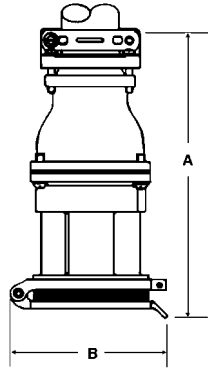

Russellstoll®

MaxGard® Interconnection Systems – Dimensions

30-400/600 Amp Plugs, Connectors, Receptacles, Inlets and Interlocked Receptacles

Male Plug

Amp	A	B
30	4¾"	7⅞"
60	5½"	9⅞"
100	6½"	10⅞"
200	9"	13¾"
400	12⅝"	17⅞"

Connector

Amp	A	B
30	8¾"	5⅞"
60	10"	5⅝"
100	11⅞"	5⅜"
200	15"	9½"
400	19⅞"	10¾"

Male Inlet

Amp	A	B	C
30	2⅞"	2½"	5½"
60	3⅝"	2½"	5½"
100	3⅝"	2½"	5½"
200	5¼"	3½"	9¼"
400	3⅝"	4⅝"	9¼"

Russellstoll®

Receptacle with Angle Enclosure

Receptacle with Angle Adapter

Amp	A	B
30	6⅞"	9⅝"
60	7½"	9¾"
100	7"	10"
200	9½"	14¾"
400	13¼"	20¾"

(Flap covers shown – screw covers available. On all, screw covers have nominal effect on outside dimensions.)

Russellstoll®

MaxGard® Interconnection Systems – Dimensions

30-400/600 Amp Plugs, Connectors, Receptacles, Inlets and Interlocked Receptacles

Receptacle Only

Amp	A	B
30	27/8"	41/2"
60	33/8"	51/8"
100	33/8"	53/8"
200	51/4"	63/8"
400	7"	71/8"