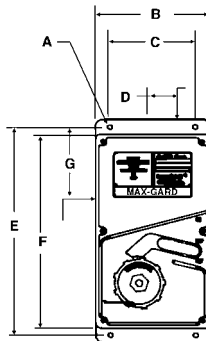

Interlocked Receptacle w/ Circuit Breaker NEMA 4X