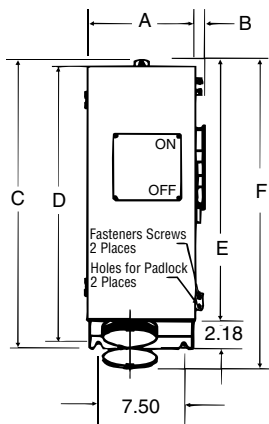

Fused Disconnect Interlocked Receptacle NEMA 3R/12