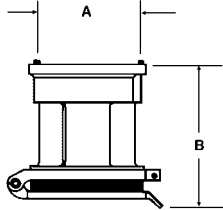

Receptacle with Angle Adapter

Amp	A	B
30	6⅞"	9⅝"
60	7½"	9¾"
100	7"	10"
200	9½"	14¾"
400	13¼"	20¾"

(Flap covers shown – screw covers available. On all, screw covers have nominal effect on outside dimensions.)

Russellstoll®

MaxGard® Interconnection Systems – Dimensions

30-400/600 Amp Plugs, Connectors, Receptacles, Inlets and Interlocked Receptacles

Receptacle Only

Amp	A	B
30	27/8"	41/2"
60	33/8"	51/8"
100	33/8"	53/8"
200	51/4"	63/8"
400	7"	71/8"