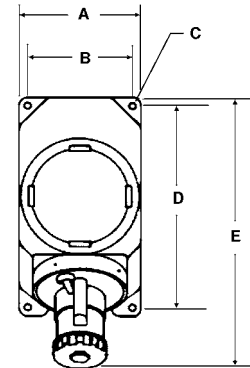

Explosion-Proof, Circuit-Breaker Interlocked Receptacle