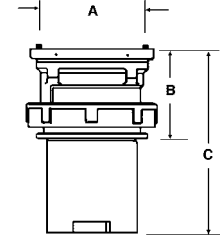

Russellstoll®

MaxGard® Interconnection Systems – Dimensions

30-400/600 Amp Plugs, Connectors, Receptacles, Inlets and Interlocked Receptacles

Male Plug

Amp	A	B
30	4¾"	7⅞"
60	5½"	9⅞"
100	6½"	10⅞"
200	9"	13¾"
400	12⅝"	17⅞"

Connector

Amp	A	B
30	8¾"	5⅞"
60	10"	5⅝"
100	11⅞"	5⅜"
200	15"	9½"
400	19⅞"	10¾"

Male Inlet

Amp	A	B	C
30	2⅞"	2½"	5½"
60	3⅝"	2½"	5½"
100	3⅝"	2½"	5½"
200	5¼"	3½"	9¼"
400	3⅝"	4⅝"	9¼"

Russellstoll®

Receptacle with Angle Enclosure

Receptacle with Angle Adapter

Amp	A	B
30	6⅞"	9⅝"
60	7½"	9¾"
100	7"	10"
200	9½"	14¾"
400	13¼"	20¾"

(Flap covers shown – screw covers available. On all, screw covers have nominal effect on outside dimensions.)

Russellstoll®

MaxGard® Interconnection Systems – Dimensions

30-400/600 Amp Plugs, Connectors, Receptacles, Inlets and Interlocked Receptacles

Receptacle Only

Amp	A	B
30	27/8"	41/2"
60	33/8"	51/8"
100	33/8"	53/8"
200	51/4"	63/8"
400	7"	71/8"