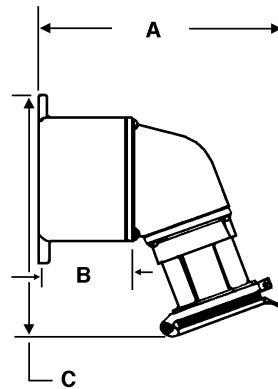

Connector

Amp	A	B
30	8¾"	5⅞"
60	10"	5⅝"
100	11⅞"	5⅜"
200	15"	9½"
400	19⅞"	10¾"

Male Inlet

Amp	A	B	C
30	2⅞"	2½"	5½"
60	3⅝"	2½"	5½"
100	3⅝"	2½"	5½"
200	5¼"	3½"	9¼"
400	3⅝"	4⅝"	9¼"

Russellstoll®

Receptacle with Angle Enclosure

Amp	A	B	C
30	6⅜"	3⅜"	9⅞"
60	7⅞"	4"	11⅞"
100	7½"	4"	11⅜"
200	—	—	—
400	—	—	—

Receptacle w/ Angle Adapter & DJB Junction Box

Amp	A	B	C
30	9⅞"	3"	9⅝"
60	10½"	3"	9¾"
100	10¾"	3¾"	10"
200	15¾"	6⅝"	14⅝"
400	25¼"	12"	20¾"

Receptacle with Angle Adapter

Amp	A	B
30	6⅞"	9⅝"
60	7½"	9¾"
100	7"	10"
200	9½"	14¾"
400	13¼"	20¾"

(Flap covers shown – screw covers available. On all, screw covers have nominal effect on outside dimensions.)

Russellstoll®

MaxGard® Interconnection Systems – Dimensions

30-400/600 Amp Plugs, Connectors, Receptacles, Inlets and Interlocked Receptacles

Receptacle Only

Amp	A	B
30	27/8"	41/2"
60	33/8"	51/8"
100	33/8"	53/8"
200	51/4"	63/8"
400	7"	71/8"