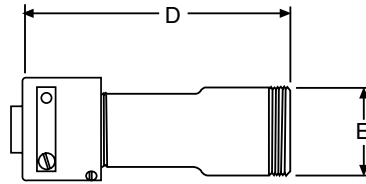

Russellstoll®

DuraTite™ Dimensions and Accessories

Plugs

Connectors

Receptacles

DuraTite mates and locks to standard EverLok (see page H89).

Amps		A*	B	C*
20 Amp	Inches	3.87	2.16	2.75
	mm	98.3	54.9	69.9
30 Amp	Inches	5.38	2.38	4.16
	mm	136.6	60.5	105.7

* Note – Dimensions will vary slightly with assembly.

Accessories

Additional Boxes and Accessories Available: EverLok Section

Conduit Boxes (For Surface Mounting)

	Cast Aluminum	Cast Brass
Single	3711A	3731
Double	3712A	3732

Note: 3/4" NPT Hole Std.

Additional Accessories Are Available. Consult Factory.

45° Angle Adapter

Cast Aluminum	Cast Brass
3678A	3678B