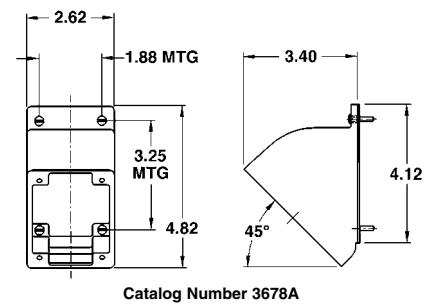

Russellstoll®

DuraTite™ Dimensions and Accessories

Plugs

Connectors

Receptacles

DuraTite mates and locks to standard EverLok (see page H89).

Amps		A*	B	C*
20 Amp	Inches	3.87	2.16	2.75
	mm	98.3	54.9	69.9
30 Amp	Inches	5.38	2.38	4.16
	mm	136.6	60.5	105.7

* Note – Dimensions will vary slightly with assembly.

Accessories

Additional Boxes and Accessories Available: EverLok Section

Conduit Boxes (For Surface Mounting)

	Cast Aluminum	Cast Brass
Single	3711A	3731
Double	3712A	3732

Note: 3/4" NPT Hole Std.

Additional Accessories Are Available. Consult Factory.

45° Angle Adapter

Cast Aluminum	Cast Brass
3678A	3678B