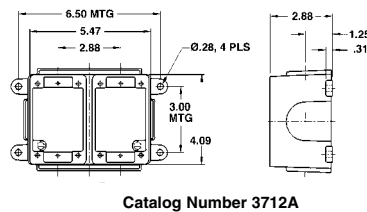

Russellstoll®

DuraTite™ Dimensions and Accessories

Plugs

Connectors

Receptacles

DuraTite mates and locks to standard EverLok (see page H89).

Amps		A*	B	C*
20 Amp	Inches	3.87	2.16	2.75
	mm	98.3	54.9	69.9
30 Amp	Inches	5.38	2.38	4.16
	mm	136.6	60.5	105.7

* Note – Dimensions will vary slightly with assembly.

Accessories

Additional Boxes and Accessories Available: EverLok Section

Conduit Boxes (For Surface Mounting)

	Cast Aluminum	Cast Brass
Single	3711A	3731
Double	3712A	3732

Note: 3/4" NPT Hole Std.

Additional Accessories Are Available. Consult Factory.

45° Angle Adapter

Cast Aluminum	Cast Brass
3678A	3678B