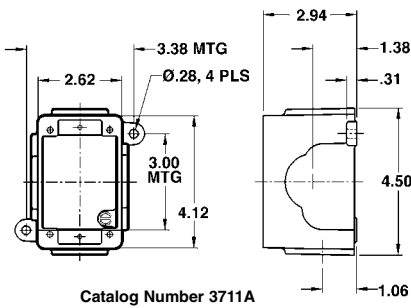

Russellstoll®

DuraTite™ Dimensions and Accessories

Plugs

Connectors

Receptacles

DuraTite mates and locks to standard EverLok (see page H89).

Amps		A*	B	C*
20 Amp	Inches	3.87	2.16	2.75
	mm	98.3	54.9	69.9
30 Amp	Inches	5.38	2.38	4.16
	mm	136.6	60.5	105.7

* Note – Dimensions will vary slightly with assembly.

Accessories

Additional Boxes and Accessories Available: EverLok Section

Conduit Boxes (For Surface Mounting)

	Cast Aluminum	Cast Brass
Single	3711A	3731
Double	3712A	3732

Note: 3/4" NPT Hole Std.

Additional Accessories Are Available. Consult Factory.

45° Angle Adapter

Cast Aluminum	Cast Brass
3678A	3678B