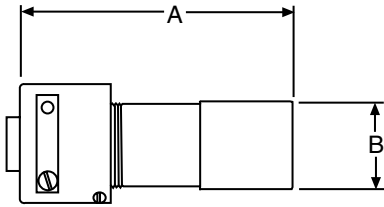

Russellstoll®

DuraTite™ Dimensions and Accessories

Plugs

Connectors

Receptacles

DuraTite mates and locks to standard EverLok (see page H89).

Amps		A*	B	C*
20 Amp	Inches	3.87	2.16	2.75
	mm	98.3	54.9	69.9
30 Amp	Inches	5.38	2.38	4.16
	mm	136.6	60.5	105.7

* Note – Dimensions will vary slightly with assembly.

Accessories

Additional Boxes and Accessories Available: EverLok Section

Conduit Boxes (For Surface Mounting)

	Cast Aluminum	Cast Brass
Single	3711A	3731
Double	3712A	3732

Note: 3/4" NPT Hole Std.

Additional Accessories Are Available. Consult Factory.

45° Angle Adapter

Cast Aluminum	Cast Brass
3678A	3678B