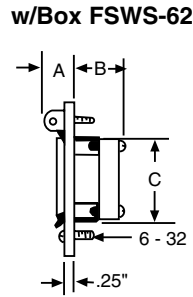

Female Receptacles & Reverse Service

Size	Standard Service				Reverse Service			
	A	B	C	D	A	B	C	D
Standard								
10 Amp								
15 Amp	.875"	1.375"	2.375"	2.313"	.875"	2.000"	1.750"	2.937"
20 Amp								
30 Amp	.875"	1.500"	2.875"	2.937"	.875"	1.500"	2.875"	2.937"
50 Amp	1.470"	1.875"	2.125"	2.937"	1.470"	1.875"	2.125"	2.937"
Midget								
	.687"	1.810"	1.280"	NA	.687"	1.810"	1.280"	NA

Midget Duplex

Plugs & Connectors

Size	Clamp Type				Bushing Type				Hub Type			
	A	B	C	D	A	B	C	D	A	B	C	D
Standard												
15 - 20 A	3.125"	1.750"	3.187"	0.500"	3.250"	1.750"	3.375"	0.750"	3.125"	1.750"	3.187"	0.500"
30 Amp	3.437"	2.125"	4.250"	0.625"	3.750"	2.125"	4.500"	1.125"	3.500"	2.125"	4.250"	0.750"
50 Amp	4.750"	2.125"	4.750"	1.125"	4.875"	2.125"	4.875"	1.125"	4.500"	2.125"	4.625"	0.750"
Midget												
	2.875"	1.440"	2.875"	0.500"	3.000"	1.440"	3.000"	0.625"	2.875"	1.440"	2.875"	0.500"