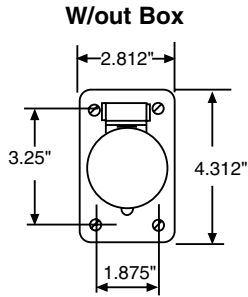

Female Receptacles & Reverse Service

Size	Standard Service				Reverse Service			
	A	B	C	D	A	B	C	D
Standard								
10 Amp								
15 Amp	.875"	1.375"	2.375"	2.313"	.875"	2.000"	1.750"	2.937"
20 Amp								
30 Amp	.875"	1.500"	2.875"	2.937"	.875"	1.500"	2.875"	2.937"
50 Amp	1.470"	1.875"	2.125"	2.937"	1.470"	1.875"	2.125"	2.937"
Midget								
	.687"	1.810"	1.280"	NA	.687"	1.810"	1.280"	NA

Midget Duplex

Plugs & Connectors

Size	Clamp Type				Bushing Type				Hub Type			
	A	B	C	D	A	B	C	D	A	B	C	D
Standard												
15 - 20 A	3.125"	1.750"	3.187"	0.500"	3.250"	1.750"	3.375"	0.750"	3.125"	1.750"	3.187"	0.500"
30 Amp	3.437"	2.125"	4.250"	0.625"	3.750"	2.125"	4.500"	1.125"	3.500"	2.125"	4.250"	0.750"
50 Amp	4.750"	2.125"	4.750"	1.125"	4.875"	2.125"	4.875"	1.125"	4.500"	2.125"	4.625"	0.750"
Midget												
	2.875"	1.440"	2.875"	0.500"	3.000"	1.440"	3.000"	0.625"	2.875"	1.440"	2.875"	0.500"