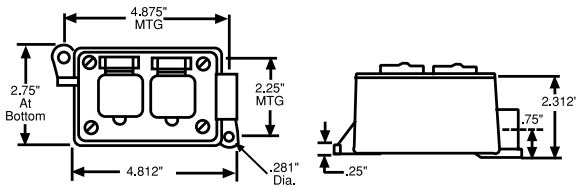

Female Receptacles & Reverse Service

Size	Standard Service				Reverse Service			
	A	B	C	D	A	B	C	D
Standard								
10 Amp								
15 Amp	.875"	1.375"	2.375"	2.313"	.875"	2.000"	1.750"	2.937"
20 Amp								
30 Amp	.875"	1.500"	2.875"	2.937"	.875"	1.500"	2.875"	2.937"
50 Amp	1.470"	1.875"	2.125"	2.937"	1.470"	1.875"	2.125"	2.937"
Midget								
	.687"	1.810"	1.280"	NA	.687"	1.810"	1.280"	NA

Midget Duplex

Plugs & Connectors

Size	Clamp Type				Bushing Type				Hub Type			
	A	B	C	D	A	B	C	D	A	B	C	D
Standard												
15 - 20 A	3.125"	1.750"	3.187"	0.500"	3.250"	1.750"	3.375"	0.750"	3.125"	1.750"	3.187"	0.500"
30 Amp	3.437"	2.125"	4.250"	0.625"	3.750"	2.125"	4.500"	1.125"	3.500"	2.125"	4.250"	0.750"
50 Amp	4.750"	2.125"	4.750"	1.125"	4.875"	2.125"	4.875"	1.125"	4.500"	2.125"	4.625"	0.750"
Midget												
	2.875"	1.440"	2.875"	0.500"	3.000"	1.440"	3.000"	0.625"	2.875"	1.440"	2.875"	0.500"