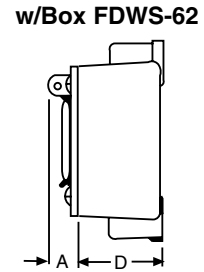

Female Receptacles & Reverse Service

Size	Standard Service				Reverse Service			
	A	B	C	D	A	B	C	D
Standard								
10 Amp								
15 Amp	.875"	1.375"	2.375"	2.313"	.875"	2.000"	1.750"	2.937"
20 Amp								
30 Amp	.875"	1.500"	2.875"	2.937"	.875"	1.500"	2.875"	2.937"
50 Amp	1.470"	1.875"	2.125"	2.937"	1.470"	1.875"	2.125"	2.937"
Midget								
	.687"	1.810"	1.280"	NA	.687"	1.810"	1.280"	NA

Midget Duplex

Plugs & Connectors

Size	Clamp Type				Bushing Type				Hub Type			
	A	B	C	D	A	B	C	D	A	B	C	D
Standard												
15 - 20 A	3.125"	1.750"	3.187"	0.500"	3.250"	1.750"	3.375"	0.750"	3.125"	1.750"	3.187"	0.500"
30 Amp	3.437"	2.125"	4.250"	0.625"	3.750"	2.125"	4.500"	1.125"	3.500"	2.125"	4.250"	0.750"
50 Amp	4.750"	2.125"	4.750"	1.125"	4.875"	2.125"	4.875"	1.125"	4.500"	2.125"	4.625"	0.750"
Midget												
	2.875"	1.440"	2.875"	0.500"	3.000"	1.440"	3.000"	0.625"	2.875"	1.440"	2.875"	0.500"