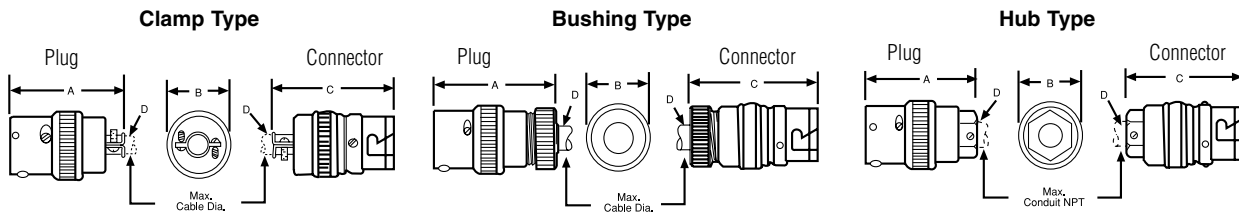

Female Receptacles & Reverse Service

Size	Standard Service				Reverse Service			
	A	B	C	D	A	B	C	D
Standard								
10 Amp								
15 Amp	.875"	1.375"	2.375"	2.313"	.875"	2.000"	1.750"	2.937"
20 Amp								
30 Amp	.875"	1.500"	2.875"	2.937"	.875"	1.500"	2.875"	2.937"
50 Amp	1.470"	1.875"	2.125"	2.937"	1.470"	1.875"	2.125"	2.937"
Midget								
	.687"	1.810"	1.280"	NA	.687"	1.810"	1.280"	NA

Midget Duplex

Plugs & Connectors

Size	Clamp Type				Bushing Type				Hub Type			
	A	B	C	D	A	B	C	D	A	B	C	D
Standard												
15 - 20 A	3.125"	1.750"	3.187"	0.500"	3.250"	1.750"	3.375"	0.750"	3.125"	1.750"	3.187"	0.500"
30 Amp	3.437"	2.125"	4.250"	0.625"	3.750"	2.125"	4.500"	1.125"	3.500"	2.125"	4.250"	0.750"
50 Amp	4.750"	2.125"	4.750"	1.125"	4.875"	2.125"	4.875"	1.125"	4.500"	2.125"	4.625"	0.750"
Midget												
	2.875"	1.440"	2.875"	0.500"	3.000"	1.440"	3.000"	0.625"	2.875"	1.440"	2.875"	0.500"